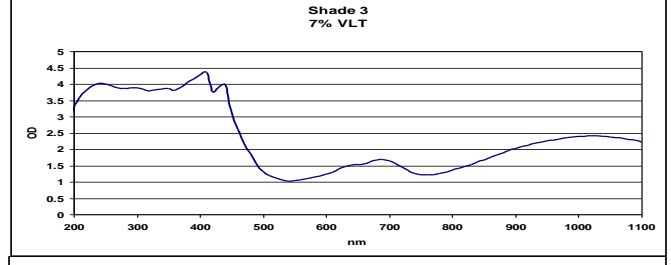

EN207	Wavelength	OD	%VLT	Wavelength	Mode	Rating	Per Pair
LD4		190-390 nm	5+	8%				$90
		400-420 nm	2+	Green				
		620-700 nm	2+					

Broadband IPL combinations

	EN207	Wavelength	OD	%VLT	Wavelength	Mode	Rating	Per Pair
FL32	na	190-400 nm	5+	13%				$120
		590-730 nm	2+	Green				
		600-700 nm	3+					

	EN207	Wavelength	OD	%VLT	Wavelength	Mode	Rating	Per Pair
FL34	na	190-400 nm	5+	11%				$120
		537-720nm	1.5+	Blue				

	EN207	Wavelength	OD	%VLT	Wavelength	Mode	Rating	Per Pair
FL37	na	550-1100 nm	1.5+	4%				$120
		620-1050nm	3+	Green				

	EN207	Wavelength	%VLT	CE-Rating	Per Pair
2PL	yes	190-1200 nm	15%	2 NOIR 1 F CE	$60
			Green		

	EN207	Wavelength	%VLT	CE-Rating	Per Pair
3PL	yes	190-1200 nm	7%	3 NOIR 1 F CE	$60
			Green		

	EN207	Wavelength	OD	%VLT	CE-Rating	Per Pair
5PL	yes	190-1200 nm	2%	6 NOIR 1 F CE	$60	
			Green