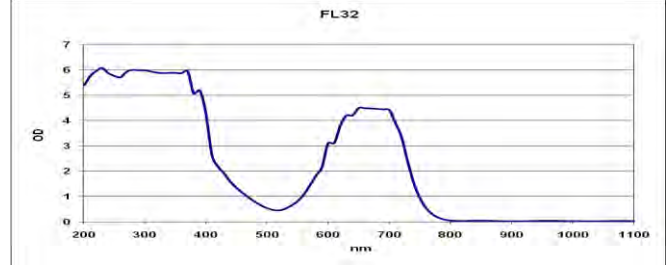

EN207	Wavelength	OD	%VLT	Wavelength	Mode	Rating	Per Pair
LD4		190-390 nm	5+	8%				$90
		400-420 nm	2+	Green				
		620-700 nm	2+					

Broadband IPL combinations

	EN207	Wavelength	OD	%VLT	Wavelength	Mode	Rating	Per Pair
FL32	na	190-400 nm	5+	13%				$120
		590-730 nm	2+	Green				
		600-700 nm	3+					

	EN207	Wavelength	OD	%VLT	Wavelength	Mode	Rating	Per Pair
FL34	na	190-400 nm	5+	11%				$120
		537-720nm	1.5+	Blue				

	EN207	Wavelength	OD	%VLT	Wavelength	Mode	Rating	Per Pair
FL37	na	550-1100 nm	1.5+	4%				$120
		620-1050nm	3+	Green				

	EN207	Wavelength	%VLT	CE-Rating	Per Pair
2PL	yes	190-1200 nm	15%	2 NOIR 1 F CE	$60
			Green		

	EN207	Wavelength	%VLT	CE-Rating	Per Pair
3PL	yes	190-1200 nm	7%	3 NOIR 1 F CE	$60
			Green		

	EN207	Wavelength	OD	%VLT	CE-Rating	Per Pair
5PL	yes	190-1200 nm	2%	6 NOIR 1 F CE	$60	
			Green