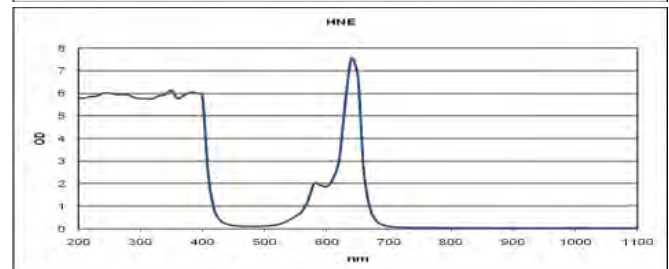

EN207	Wavelength	OD	%VLT	Wavelength	Mode	Rating	Per Pair
HNE		190-400 nm	5+	18%				$155
		625-647 nm	5+	Blue				
		630-644 nm	6+