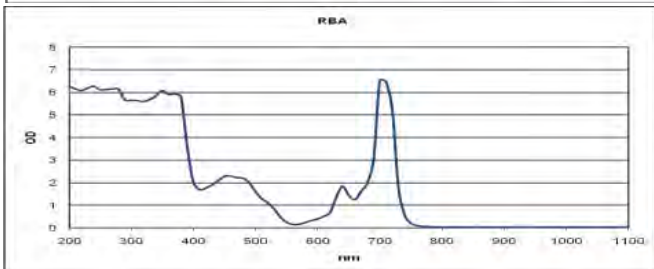

EN207	Wavelength	OD	%VLT	Wavelength	Mode	Rating	Per Pair
RBA	yes	190-400 nm	5+	38%	400-488		RB1	$135
		405-488 nm	1.5+	Green	633-635		RB1	
		633-635 nm	1.8+		647		RB1	
		647 nm	1.3+