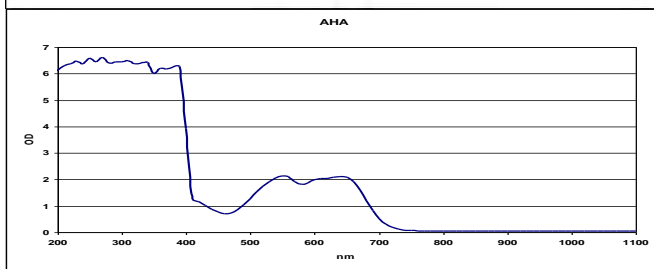

EN207	Wavelength	OD	%VLT	Wavelength	Mode	Rating	Per Pair
AHA		190-400 nm	5+	2%				$90
	yes	510-670 nm	1.5+	Purple