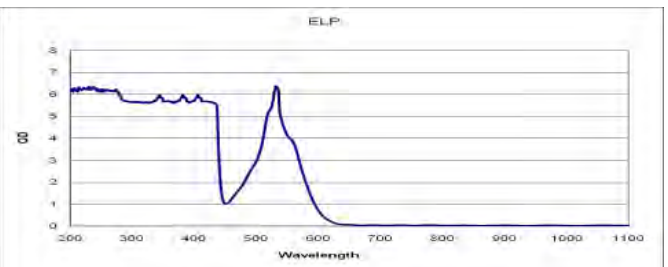

EN207	Wavelength	OD	% VLT	Wavelength	Mode	Rating	Per Pair
ELP		190-425 nm	5+	13%				$190
		514-545 nm	4+	Red				
		532 nm	6+