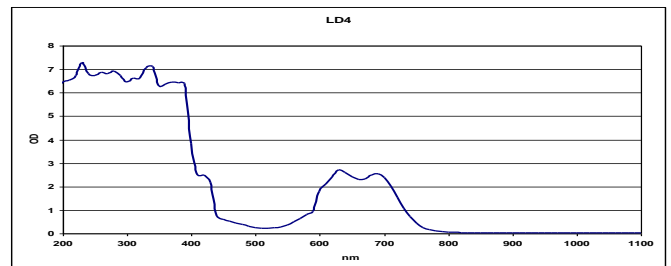

EN207	Wavelength	OD	%VLT	Wavelength	Mode	Rating	Per Pair
LD4		190-390 nm	5+	8%				$90
		400-420 nm	2+	Green				
		620-700 nm	2+					

Broadband IPL combinations

	EN207	Wavelength	OD	%VLT	Wavelength	Mode	Rating	Per Pair
FL32	na	190-400 nm	5+	13%				$120
		590-730 nm	2+	Green				
		600-700 nm	3+					

	EN207	Wavelength	OD	%VLT	Wavelength	Mode	Rating	Per Pair
FL34	na	190-400 nm	5+	11%				$120
		537-720nm	1.5+	Blue				

	EN207	Wavelength	OD	%VLT	Wavelength	Mode	Rating	Per Pair
FL37	na	550-1100 nm	1.5+	4%				$120
		620-1050nm	3+	Green				

	EN207	Wavelength	%VLT	CE-Rating	Per Pair
2PL	yes	190-1200 nm	15%	2 NOIR 1 F CE	$60
			Green		

	EN207	Wavelength	%VLT	CE-Rating	Per Pair
3PL	yes	190-1200 nm	7%	3 NOIR 1 F CE	$60
			Green		

	EN207	Wavelength	OD	%VLT	CE-Rating	Per Pair
5PL	yes	190-1200 nm	2%	6 NOIR 1 F CE	$60	
			Green