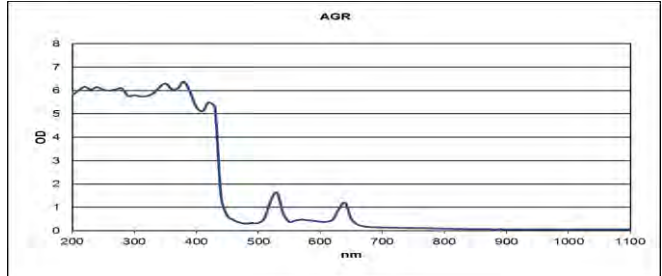

EN207	Wavelength	OD	%VLT	Wavelength	Mode	Rating	Per Pair
			190-400 nm	5+	31%	532		RB1	$155
AGR	yes		532 nm	1.5+	grey	633-640		RB1	
			633-640 nm	1+		5-2.5 NOIR 1