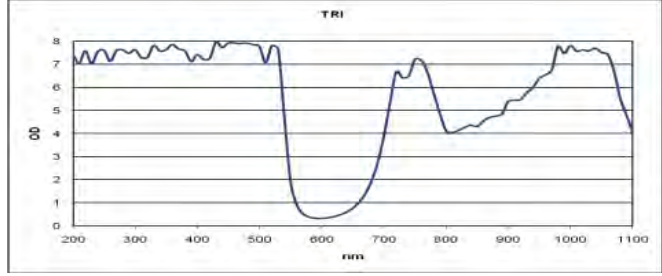

EN207	Wavelength	OD	% VLT	Wavelength	Mode	Rating	Per Pair
TRI	yes	180-534 nm	7+	26%	>400-534	IRM	LB6	$225
		770-850nm	4+	Amber	750-760	D	LB5	
		720-770 nm	5+		750-760	IR	LB7	
		850-1080nm	5+		980-1064	D	LB5	
		750-760 nm	7+		980-1064	IR	LB7