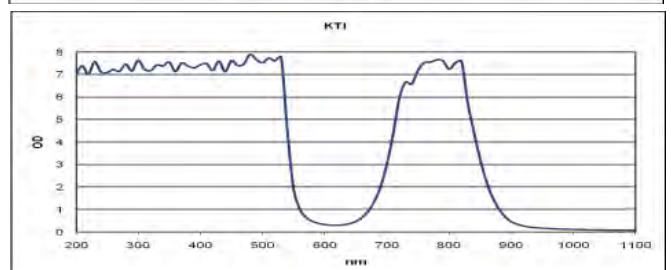

EN207	Wavelength	OD	%VLT	Wavelength	Mode	Rating	Per Pair
KTI		190-532 nm	7+	23%				$225
		750-820 nm	7+	Amber