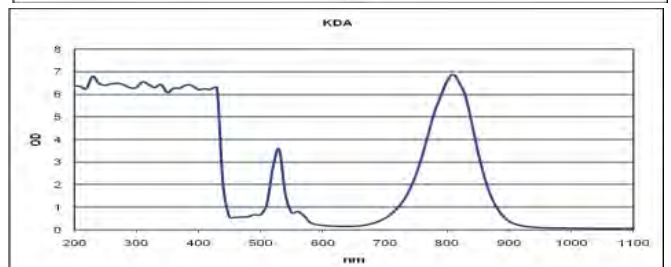

EN207	Wavelength	OD	%VLT	Wavelength	Mode	Rating	Per Pair
KDA		190-400 nm	5+	36%				$215
		525-532 nm	3+	Amber				
		780-835 nm	5+					
		795-825 nm	6+