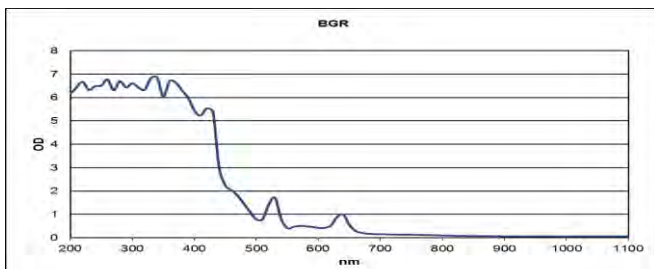

EN208

	EN207	Wavelength	OD	%VLT	Wavelength	Mode	Rating	Per Pair
BGR	yes	190-400 nm	5+	29%	455-485		RB1	$155
		440-470nm	1.5+	Amber	532		RB1	
		532 nm	1.5+		633-640		RB1	
		633-640 nm	1+		5-2.5 NOIR 1