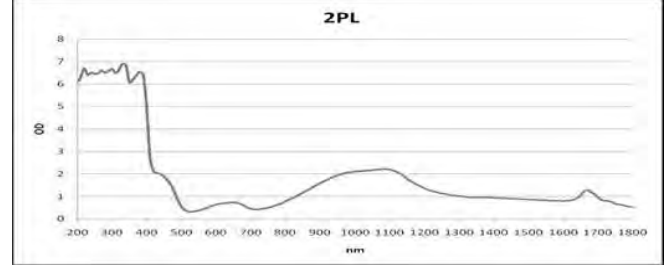

EN207	Wavelength	OD	%VLT	Wavelength	Mode	Rating	Per Pair
LD4		190-390 nm	5+	8%				$90
		400-420 nm	2+	Green				
		620-700 nm	2+					

Broadband IPL combinations

	EN207	Wavelength	OD	%VLT	Wavelength	Mode	Rating	Per Pair
FL32	na	190-400 nm	5+	13%				$120
		590-730 nm	2+	Green				
		600-700 nm	3+					

	EN207	Wavelength	OD	%VLT	Wavelength	Mode	Rating	Per Pair
FL34	na	190-400 nm	5+	11%				$120
		537-720nm	1.5+	Blue				

	EN207	Wavelength	OD	%VLT	Wavelength	Mode	Rating	Per Pair
FL37	na	550-1100 nm	1.5+	4%				$120
		620-1050nm	3+	Green				

	EN207	Wavelength	%VLT	CE-Rating	Per Pair
2PL	yes	190-1200 nm	15%	2 NOIR 1 F CE	$60
			Green		

	EN207	Wavelength	%VLT	CE-Rating	Per Pair
3PL	yes	190-1200 nm	7%	3 NOIR 1 F CE	$60
			Green		

	EN207	Wavelength	OD	%VLT	CE-Rating	Per Pair
5PL	yes	190-1200 nm	2%	6 NOIR 1 F CE	$60	
			Green