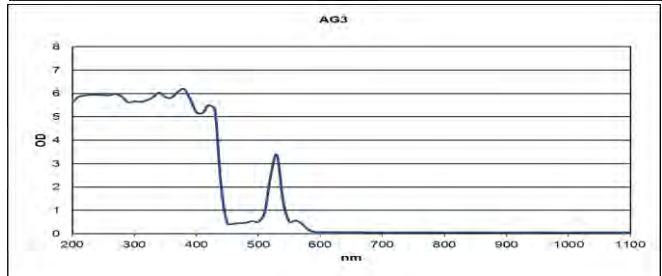

EN207	Wavelength	OD	%VLT	Wavelength	Mode	Rating	Per Pair
			180-400 nm	5+	47%	532		RB3	$155
AG3	yes		532nm	3+	Topaz