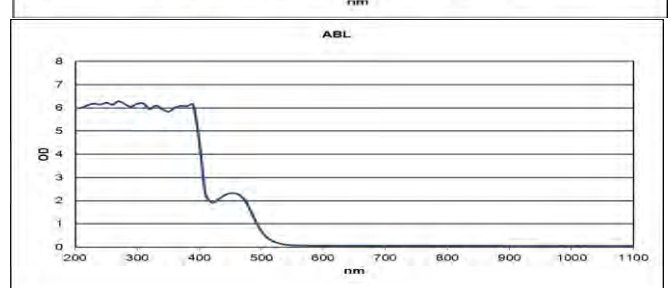

EN207	Wavelength	OD	%VLT	Wavelength	Mode	Rating	Per Pair
ABL	yes	190-400 nm	5+	77%	430-470	RB2		$125
		430-470nm	2+	Yellow