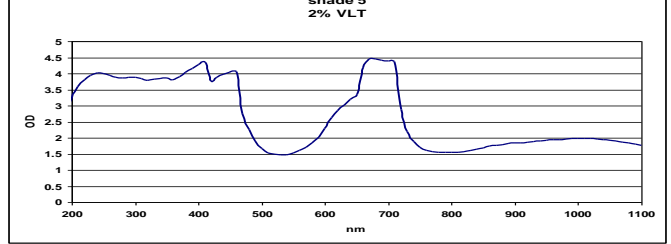

EN207	Wavelength	OD	%VLT	Wavelength	Mode	Rating	Per Pair
LD4		190-390 nm	5+	8%				$90
		400-420 nm	2+	Green				
		620-700 nm	2+					

Broadband IPL combinations

	EN207	Wavelength	OD	%VLT	Wavelength	Mode	Rating	Per Pair
FL32	na	190-400 nm	5+	13%				$120
		590-730 nm	2+	Green				
		600-700 nm	3+					

	EN207	Wavelength	OD	%VLT	Wavelength	Mode	Rating	Per Pair
FL34	na	190-400 nm	5+	11%				$120
		537-720nm	1.5+	Blue				

	EN207	Wavelength	OD	%VLT	Wavelength	Mode	Rating	Per Pair
FL37	na	550-1100 nm	1.5+	4%				$120
		620-1050nm	3+	Green				

	EN207	Wavelength	%VLT	CE-Rating	Per Pair
2PL	yes	190-1200 nm	15%	2 NOIR 1 F CE	$60
			Green		

	EN207	Wavelength	%VLT	CE-Rating	Per Pair
3PL	yes	190-1200 nm	7%	3 NOIR 1 F CE	$60
			Green		

	EN207	Wavelength	OD	%VLT	CE-Rating	Per Pair
5PL	yes	190-1200 nm	2%	6 NOIR 1 F CE	$60	
			Green