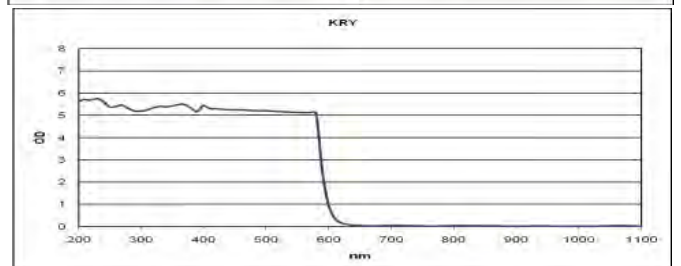

EN207	Wavelength	OD	%VLT	Wavelength	Mode	Rating	Per Pair
KRY		190-579 nm	5+	10%				$130
				Red