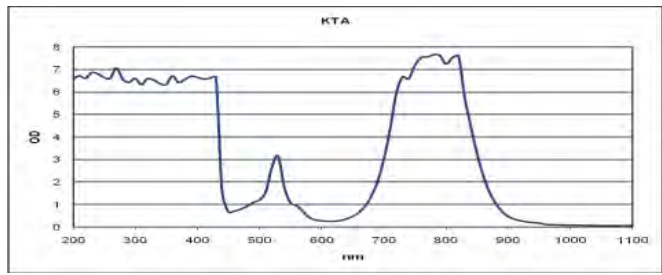

EN207	Wavelength	OD	% VLT	Wavelength	Mode	Rating	Per Pair
KTA		190-400 nm	5+	32%				$235
		525-532 nm	3+	Amber				
		750-820 nm	7+