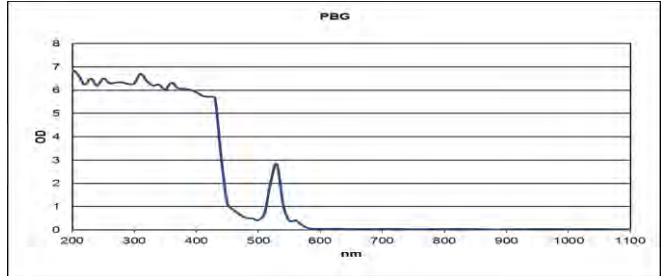

EN207	Wavelength	OD	%VLT	Wavelength	Mode	Rating	Per Pair
			180-400 nm	5+	49%	445-450		RB1	$155
PBG	yes		445-450	1.5+	Orange	532		RB2	
			532nm	2.5+