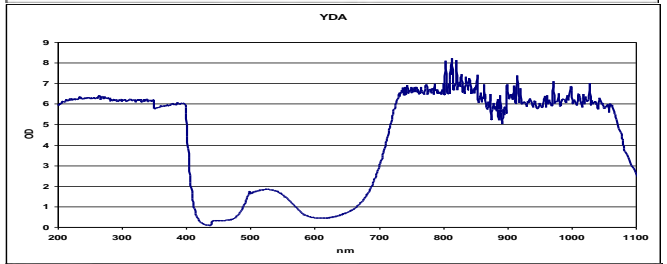

EN207	Wavelength	OD	%VLT	Wavelength	Mode	Rating	Per Pair
YDA		190-400 nm	5+	10%				$205
		532nm	1.5+	Brown				
		910-1070 nm	6+					
		770-1085nm	5+