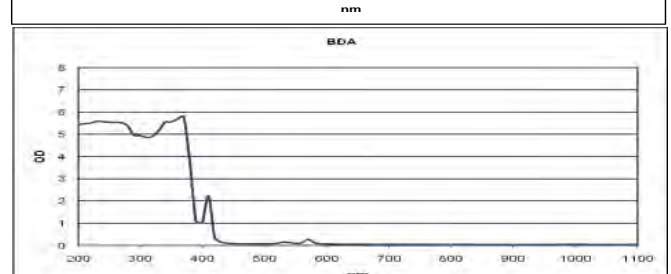

Visible Alignment

	EN207	Wavelength	OD	%VLT	Wavelength	Mode	Rating	Per Pair
BDA		190-375 nm	5+	79%				$165
	pend	405nm	2+	Plum