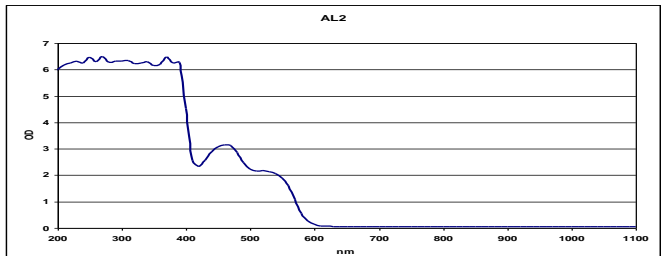

EN207	Wavelength	OD	%VLT	Wavelength	Mode	Rating	Per Pair
			190-380 nm	5+	21%				$90
AL2			400-532 nm	2+	Red