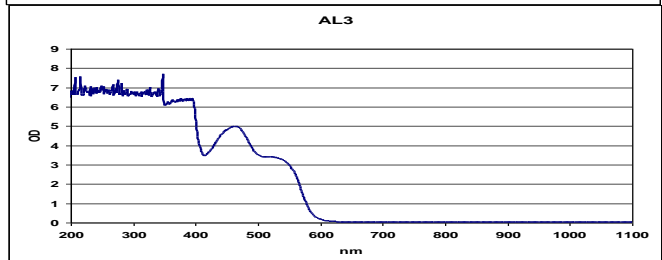

EN207	Wavelength	OD	%VLT	Wavelength	Mode	Rating	Per Pair
			180-395 nm	5+	19%	180-315	D	LB6	$95
AL3	yes		395-540 nm	3+	Red	180-315	R	LB4	
						>315-395	D	LB4	
						>315-395	IR	LB6	
						>395-540	DIR	LB3	
						488-540		RB3