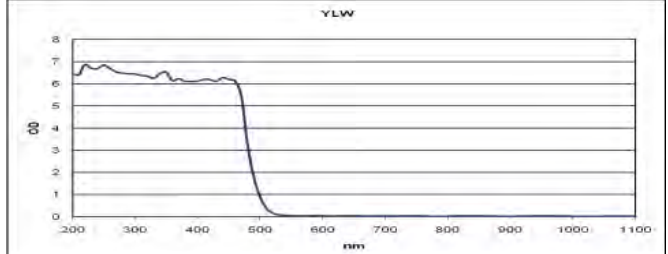

EN207	Wavelength	OD	% VLT	Wavelength	Mode	Rating	Per Pair
YLW	yes	190-450 nm	6+	73%	190-315	D	LB8	$130
		451-460 nm	5+	Yellow	190-315	IR	LB4	
					>315-460	DIR	LB5