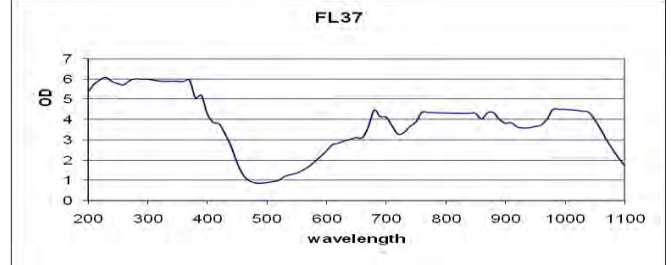

EN207	Wavelength	OD	%VLT	Wavelength	Mode	Rating	Per Pair
LD4		190-390 nm	5+	8%				$90
		400-420 nm	2+	Green				
		620-700 nm	2+					

Broadband IPL combinations

	EN207	Wavelength	OD	%VLT	Wavelength	Mode	Rating	Per Pair
FL32	na	190-400 nm	5+	13%				$120
		590-730 nm	2+	Green				
		600-700 nm	3+					

	EN207	Wavelength	OD	%VLT	Wavelength	Mode	Rating	Per Pair
FL34	na	190-400 nm	5+	11%				$120
		537-720nm	1.5+	Blue				

	EN207	Wavelength	OD	%VLT	Wavelength	Mode	Rating	Per Pair
FL37	na	550-1100 nm	1.5+	4%				$120
		620-1050nm	3+	Green				

	EN207	Wavelength	%VLT	CE-Rating	Per Pair
2PL	yes	190-1200 nm	15%	2 NOIR 1 F CE	$60
			Green		

	EN207	Wavelength	%VLT	CE-Rating	Per Pair
3PL	yes	190-1200 nm	7%	3 NOIR 1 F CE	$60
			Green		

	EN207	Wavelength	OD	%VLT	CE-Rating	Per Pair
5PL	yes	190-1200 nm	2%	6 NOIR 1 F CE	$60	
			Green