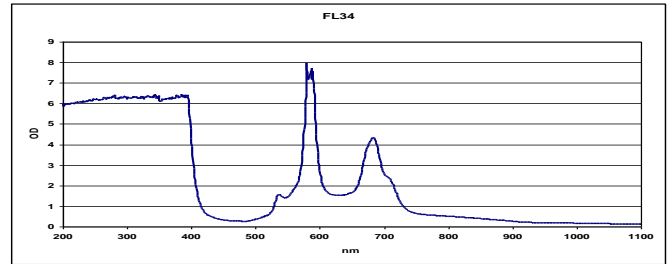

EN207	Wavelength	OD	%VLT	Wavelength	Mode	Rating	Per Pair
LD4		190-390 nm	5+	8%				$90
		400-420 nm	2+	Green				
		620-700 nm	2+					

Broadband IPL combinations

	EN207	Wavelength	OD	%VLT	Wavelength	Mode	Rating	Per Pair
FL32	na	190-400 nm	5+	13%				$120
		590-730 nm	2+	Green				
		600-700 nm	3+					

	EN207	Wavelength	OD	%VLT	Wavelength	Mode	Rating	Per Pair
FL34	na	190-400 nm	5+	11%				$120
		537-720nm	1.5+	Blue				

	EN207	Wavelength	OD	%VLT	Wavelength	Mode	Rating	Per Pair
FL37	na	550-1100 nm	1.5+	4%				$120
		620-1050nm	3+	Green				

	EN207	Wavelength	%VLT	CE-Rating	Per Pair
2PL	yes	190-1200 nm	15%	2 NOIR 1 F CE	$60
			Green		

	EN207	Wavelength	%VLT	CE-Rating	Per Pair
3PL	yes	190-1200 nm	7%	3 NOIR 1 F CE	$60
			Green		

	EN207	Wavelength	OD	%VLT	CE-Rating	Per Pair
5PL	yes	190-1200 nm	2%	6 NOIR 1 F CE	$60	
			Green