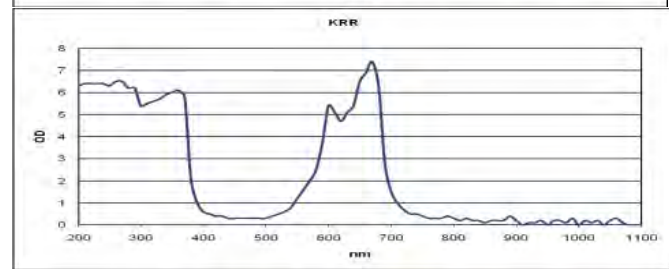

EN207	Wavelength	OD	%VLT	Wavelength	Mode	Rating	Per Pair
KRR		190-380 nm	5+	18%				$130
		606-694 nm	5+	Blue