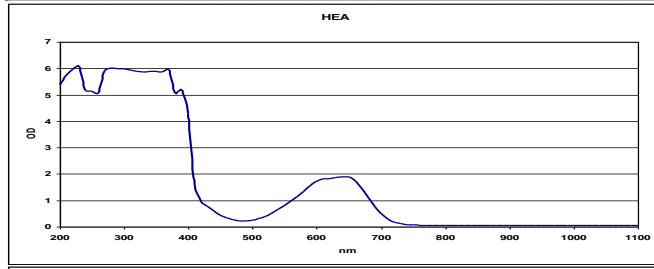

EN207	Wavelength	OD	%VLT	Wavelength	Mode	Rating	Per Pair
HEA		190-380 nm	5+	20%				$90
	yes	630-650 nm	2+	Blue