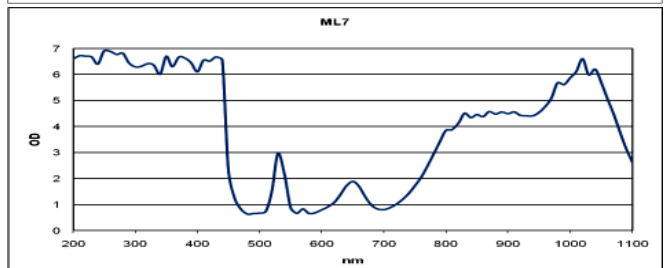

EN207	Wavelength	%VLT	CE-Rating	Per Pair
ML7		190-400 nm	5+	13%	$205
		532 nm	2.5+	green	
		630-655 nm	1.5+		
		795-1070 nm	3.7+		
		810-1064 nm	4+