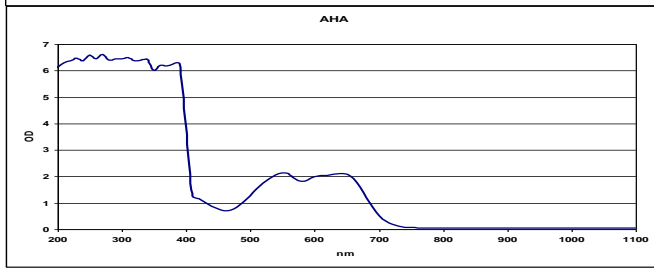

EN207	Wavelength	OD	%VLT	Wavelength	Mode	Rating	Per Pair
AHA		190-400 nm	5+	2%				$90
		510-670 nm	1.5+	Purple