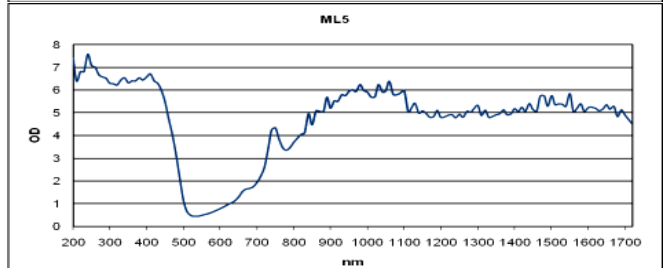

Broadband IR

	EN207	Wavelength	OD	%VLT	Wavelength	Mode	Rating	Per Pair
ML5		190-400 nm	5+	23%				$190
		755 nm	4+	Green				
		820-1720 nm	4+					
		900-1100 nm	5+