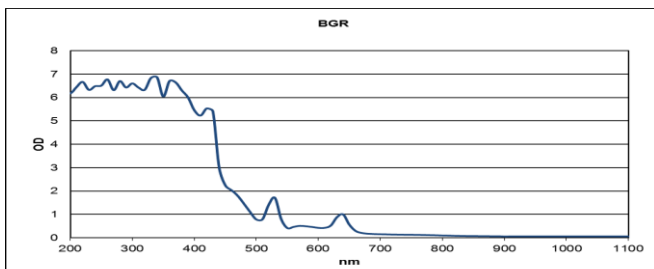

EN208

	EN207	Wavelength	OD	%VLT	Wavelength	Mode	Rating	Per Pair
BGR	yes	190-400 nm	5+	29%	455-485		RB1	$155
		440-470nm	1.5+	Amber	532		RB1	
		532 nm	1.5+		633-640		RB1	
		633-640 nm	1+		5-2.5 NOIR 1