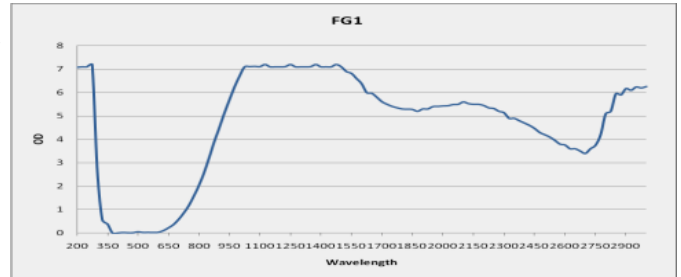

Mineral Glass Filters

	EN207	Wavelength	OD	%VLT	Wavelength	Mode	Rating	Per Pair
		850-5200nm	3+	75%	950-1000	DIR	LB5	$265
FG1	yes	945-2300nm	5+		>1000-1063	DIR	LB6	
		2300-2500nm	4+		>1063-1400	D	LB6	
		2800-10600nm	5+		>1063-1400	IR	LB7	
		1010-1500nm	7+		>1400-2500	DIR	LB4	
FG1 available in #37 or #11 frame styles only					2900-3200	DI	LB4	
					10600	DI	LB4	

Patient

	EN207	Wavelength	OD	%VLT	Wavelength	Mode	Rating	Per Pair
Ishield		190-10600	7+	0%	180-315	D	LB9	$130
yes					180-315	R	LB3	
Brushed Stainless Steel					>315-1400	D	LB6	
					>315-1400	R	LB7	
					1400-10600	DI	LB4	

Additional Silicone I-Rings

$7.50/pr

Additional Elastic Straps

$.75 per

	EN207	Wavelength	OD	%VLT	Wavelength	Mode	Rating	Per Pair
Protector		190-10600	7+	0%				$45

pending

Fiber-Reinforced Polymer

Additional Elastic Straps

$.75 per