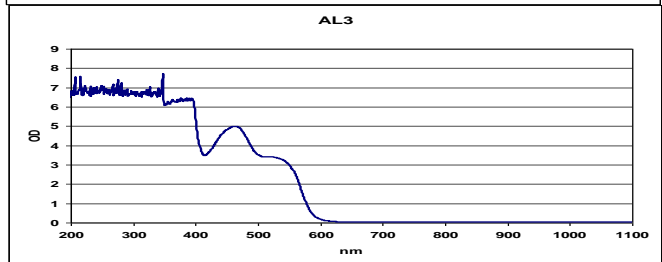

EN208	EN207	Wavelength	OD	%VLT	Wavelength	Mode	Rating	Per Pair
AL3				180-395 nm	5+	19%	180-315	D	LB6	$95
	yes			395-540 nm	3+	Red	180-315	R	LB4	
							>315-395	D	LB4	
							>315-395	IR	LB6	
							>395-540	DIR	LB3	
						488-540		RB3