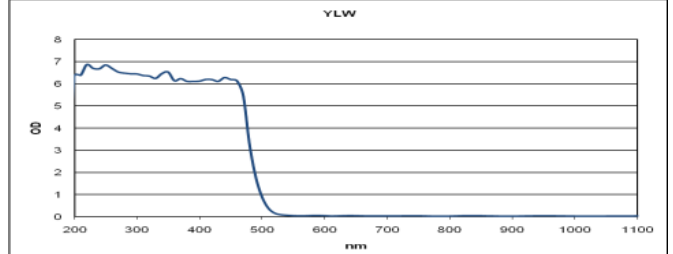

EN207	Wavelength	OD	%VLT	Wavelength	Mode	Rating	Per Pair
YLW	yes	190-450 nm	6+	73%	190-315	D	LB8	$130
		451-460 nm	5+	Yellow	190-315	IR	LB4	
					>315-460	DIR	LB5