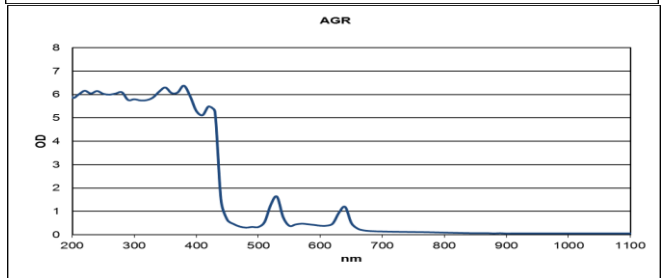

EN208	EN207	Wavelength	OD	%VLT	Wavelength	Mode	Rating	Per Pair
AGR				190-400 nm	5+	31%	532		RB1	$155
	yes			532 nm	1.5+	grey	633-640		RB1	
				633-640 nm	1+		5-2.5 NOIR 1