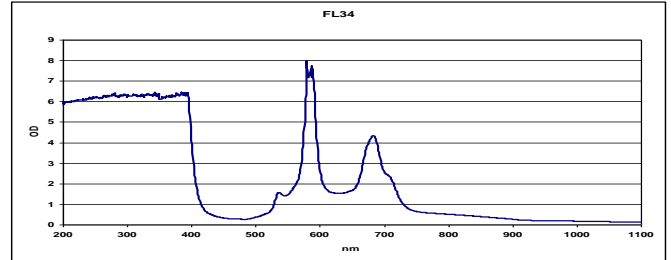

EN207	Wavelength	OD	%VLT	Wavelength	Mode	Rating	Per Pair
LD4		190-390 nm	5+	8%				$90
		400-420 nm	2+	Green				
		620-700 nm	2+					

Broadband IPL combinations

	EN207	Wavelength	OD	%VLT	Wavelength	Mode	Rating	Per Pair
FL32	na	190-400 nm	5+	13%				$120
		590-730 nm	2+	Green				
		600-700 nm	3+					

	EN207	Wavelength	OD	%VLT	Wavelength	Mode	Rating	Per Pair
FL34	na	190-400 nm	5+	11%				$120
		537-720nm	1.5+	Blue				

	EN207	Wavelength	OD	%VLT	Wavelength	Mode	Rating	Per Pair
FL37	na	550-1100 nm	1.5+	4%				$120
		620-1050nm	3+	Green				

	EN207	Wavelength	%VLT	CE-Rating	Per Pair
2PL	yes	190-1200 nm	15%	2 NOIR 1 F CE	$60
			Green		

	EN207	Wavelength	%VLT	CE-Rating	Per Pair
3PL	yes	190-1200 nm	7%	3 NOIR 1 F CE	$60
			Green		

	EN207	Wavelength	OD	%VLT	CE-Rating	Per Pair
5PL	yes	190-1200 nm	2%	6 NOIR 1 F CE	$60	
			Green