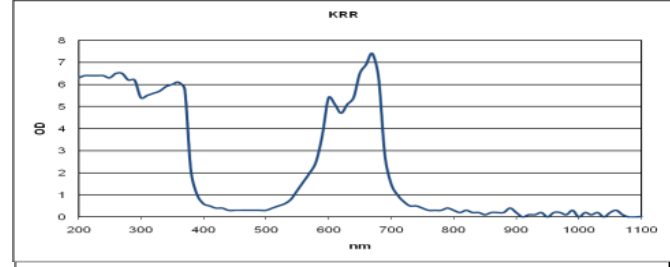

EN207	Wavelength	OD	%VLT	Wavelength	Mode	Rating	Per Pair
KRR		190-380 nm	5+	18%				$130
		606-694 nm	5+	Blue