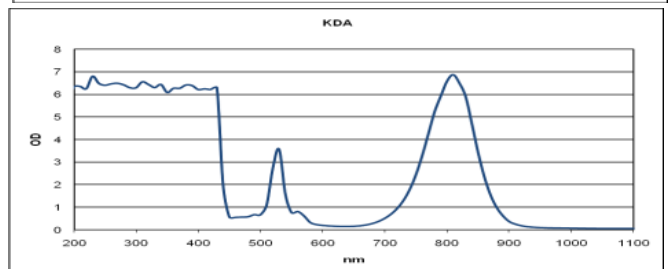

EN207	Wavelength	OD	%VLT	Wavelength	Mode	Rating	Per Pair
KDA		190-400 nm	5+	36%				$215
		525-532 nm	3+	Amber				
		780-835 nm	5+					
		795-825 nm	6+