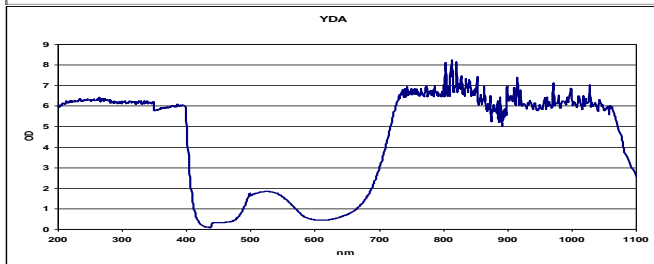

EN207	Wavelength	OD	%VLT	Wavelength	Mode	Rating	Per Pair
YDA		190-400 nm	5+	10%				$205
		532nm	1.5+	Brown				
		910-1070 nm	6+