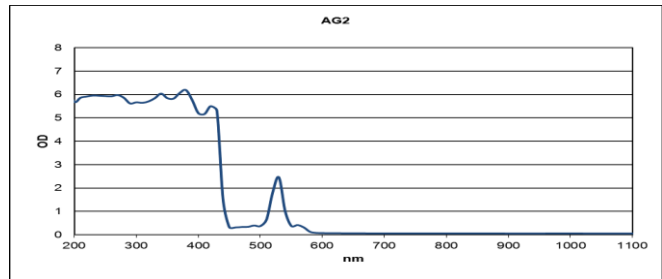

EN208	EN207	Wavelength	OD	%VLT	Wavelength	Mode	Rating	Per Pair
AG2				180-400 nm	5+	53%	532		RB2	$145
	yes			532nm	2+	Topaz