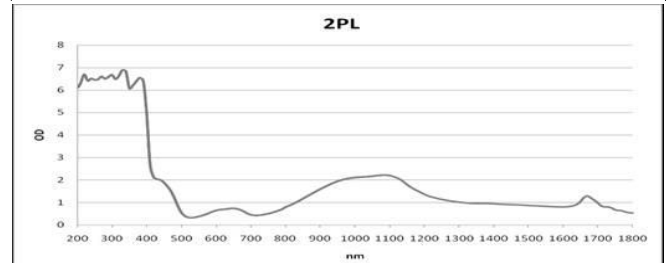

EN207	Wavelength	OD	%VLT	Wavelength	Mode	Rating	Per Pair
LD4		190-390 nm	5+	8%				$90
		400-420 nm	2+	Green				
		620-700 nm	2+					

Broadband IPL combinations

	EN207	Wavelength	OD	%VLT	Wavelength	Mode	Rating	Per Pair
FL32	na	190-400 nm	5+	13%				$120
		590-730 nm	2+	Green				
		600-700 nm	3+					

	EN207	Wavelength	OD	%VLT	Wavelength	Mode	Rating	Per Pair
FL34	na	190-400 nm	5+	11%				$120
		537-720nm	1.5+	Blue				

	EN207	Wavelength	OD	%VLT	Wavelength	Mode	Rating	Per Pair
FL37	na	550-1100 nm	1.5+	4%				$120
		620-1050nm	3+	Green				

	EN207	Wavelength	%VLT	CE-Rating	Per Pair
2PL	yes	190-1200 nm	15%	2 NOIR 1 F CE	$60
			Green		

	EN207	Wavelength	%VLT	CE-Rating	Per Pair
3PL	yes	190-1200 nm	7%	3 NOIR 1 F CE	$60
			Green		

	EN207	Wavelength	OD	%VLT	CE-Rating	Per Pair
5PL	yes	190-1200 nm	2%	6 NOIR 1 F CE	$60	
			Green