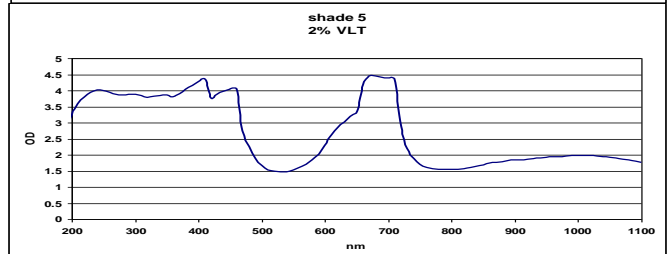

EN207	Wavelength	OD	%VLT	Wavelength	Mode	Rating	Per Pair
LD4		190-390 nm	5+	8%				$90
		400-420 nm	2+	Green				
		620-700 nm	2+					

Broadband IPL combinations

	EN207	Wavelength	OD	%VLT	Wavelength	Mode	Rating	Per Pair
FL32	na	190-400 nm	5+	13%				$120
		590-730 nm	2+	Green				
		600-700 nm	3+					

	EN207	Wavelength	OD	%VLT	Wavelength	Mode	Rating	Per Pair
FL34	na	190-400 nm	5+	11%				$120
		537-720nm	1.5+	Blue				

	EN207	Wavelength	OD	%VLT	Wavelength	Mode	Rating	Per Pair
FL37	na	550-1100 nm	1.5+	4%				$120
		620-1050nm	3+	Green				

	EN207	Wavelength	%VLT	CE-Rating	Per Pair
2PL	yes	190-1200 nm	15%	2 NOIR 1 F CE	$60
			Green		

	EN207	Wavelength	%VLT	CE-Rating	Per Pair
3PL	yes	190-1200 nm	7%	3 NOIR 1 F CE	$60
			Green		

	EN207	Wavelength	OD	%VLT	CE-Rating	Per Pair
5PL	yes	190-1200 nm	2%	6 NOIR 1 F CE	$60	
			Green