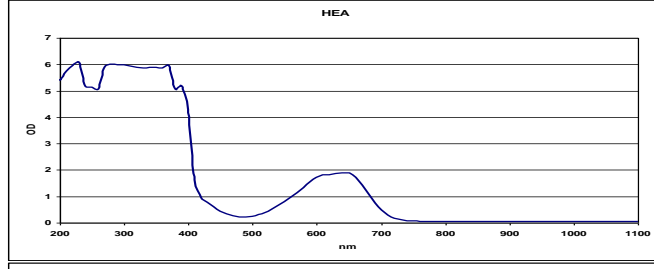

EN207	Wavelength	OD	%VLT	Wavelength	Mode	Rating	Per Pair
HEA		190-380 nm	5+	20%				$90
		630-650 nm	2+	Blue