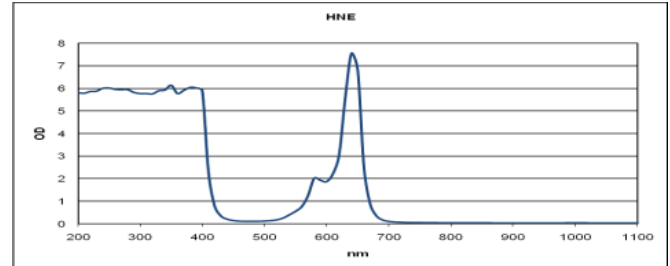

EN207	Wavelength	OD	%VLT	Wavelength	Mode	Rating	Per Pair
HNE		190-400 nm	5+	18%				$155
		625-647 nm	5+	Blue				
		630-644 nm	6+