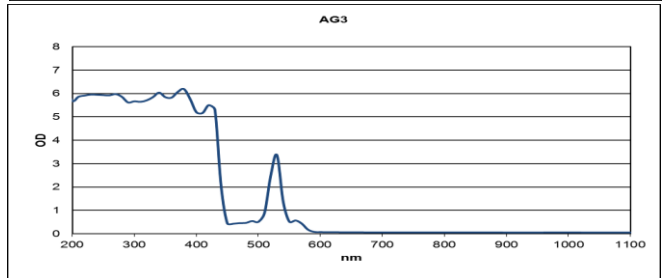

EN208	EN207	Wavelength	OD	%VLT	Wavelength	Mode	Rating	Per Pair
AG3				180-400 nm	5+	47%	532		RB3	$155
	yes			532nm	3+	Topaz