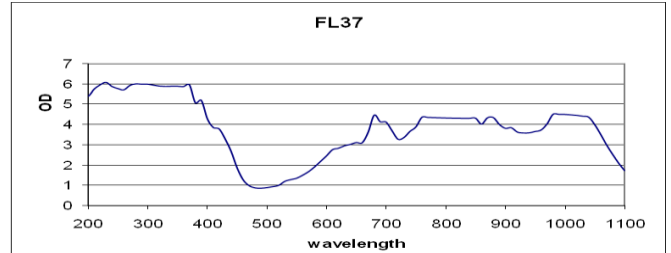

EN207	Wavelength	OD	%VLT	Wavelength	Mode	Rating	Per Pair
LD4		190-390 nm	5+	8%				$90
		400-420 nm	2+	Green				
		620-700 nm	2+					

Broadband IPL combinations

	EN207	Wavelength	OD	%VLT	Wavelength	Mode	Rating	Per Pair
FL32	na	190-400 nm	5+	13%				$120
		590-730 nm	2+	Green				
		600-700 nm	3+					

	EN207	Wavelength	OD	%VLT	Wavelength	Mode	Rating	Per Pair
FL34	na	190-400 nm	5+	11%				$120
		537-720nm	1.5+	Blue				

	EN207	Wavelength	OD	%VLT	Wavelength	Mode	Rating	Per Pair
FL37	na	550-1100 nm	1.5+	4%				$120
		620-1050nm	3+	Green				

	EN207	Wavelength	%VLT	CE-Rating	Per Pair
2PL	yes	190-1200 nm	15%	2 NOIR 1 F CE	$60
			Green		

	EN207	Wavelength	%VLT	CE-Rating	Per Pair
3PL	yes	190-1200 nm	7%	3 NOIR 1 F CE	$60
			Green		

	EN207	Wavelength	OD	%VLT	CE-Rating	Per Pair
5PL	yes	190-1200 nm	2%	6 NOIR 1 F CE	$60	
			Green