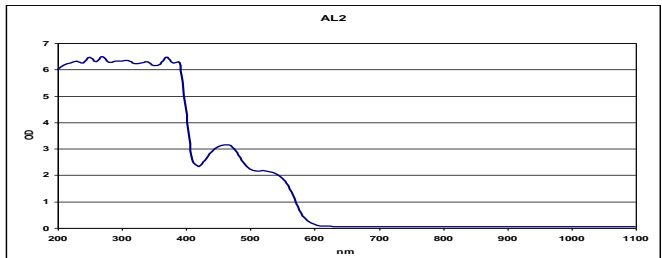

EN207	Wavelength	OD	%VLT	Wavelength	Mode	Rating	Per Pair
AL2			190-380 nm	5+	21%				$90
	yes		400-532 nm	2+	Red