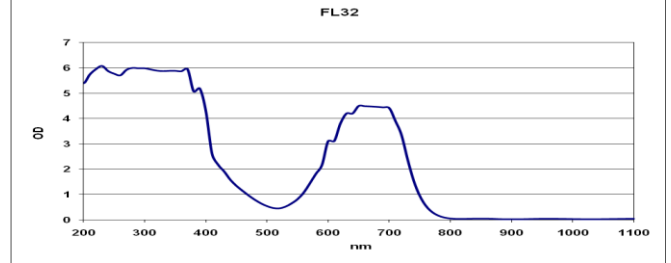

EN207	Wavelength	OD	%VLT	Wavelength	Mode	Rating	Per Pair
LD4		190-390 nm	5+	8%				$90
		400-420 nm	2+	Green				
		620-700 nm	2+					

Broadband IPL combinations

	EN207	Wavelength	OD	%VLT	Wavelength	Mode	Rating	Per Pair
FL32	na	190-400 nm	5+	13%				$120
		590-730 nm	2+	Green				
		600-700 nm	3+					

	EN207	Wavelength	OD	%VLT	Wavelength	Mode	Rating	Per Pair
FL34	na	190-400 nm	5+	11%				$120
		537-720nm	1.5+	Blue				

	EN207	Wavelength	OD	%VLT	Wavelength	Mode	Rating	Per Pair
FL37	na	550-1100 nm	1.5+	4%				$120
		620-1050nm	3+	Green				

	EN207	Wavelength	%VLT	CE-Rating	Per Pair
2PL	yes	190-1200 nm	15%	2 NOIR 1 F CE	$60
			Green		

	EN207	Wavelength	%VLT	CE-Rating	Per Pair
3PL	yes	190-1200 nm	7%	3 NOIR 1 F CE	$60
			Green		

	EN207	Wavelength	OD	%VLT	CE-Rating	Per Pair
5PL	yes	190-1200 nm	2%	6 NOIR 1 F CE	$60	
			Green