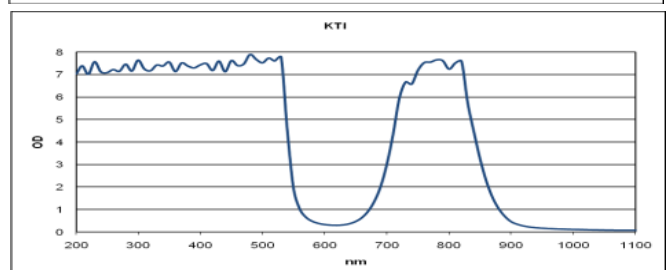

EN207	Wavelength	OD	%VLT	Wavelength	Mode	Rating	Per Pair
KTI		190-532 nm	7+	23%				$225
		750-820 nm	7+	Amber