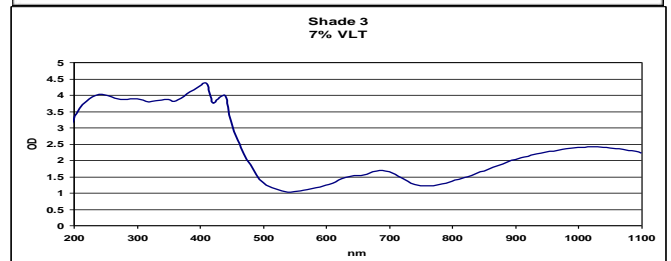

EN207	Wavelength	OD	%VLT	Wavelength	Mode	Rating	Per Pair
LD4		190-390 nm	5+	8%				$90
		400-420 nm	2+	Green				
		620-700 nm	2+					

Broadband IPL combinations

	EN207	Wavelength	OD	%VLT	Wavelength	Mode	Rating	Per Pair
FL32	na	190-400 nm	5+	13%				$120
		590-730 nm	2+	Green				
		600-700 nm	3+					

	EN207	Wavelength	OD	%VLT	Wavelength	Mode	Rating	Per Pair
FL34	na	190-400 nm	5+	11%				$120
		537-720nm	1.5+	Blue				

	EN207	Wavelength	OD	%VLT	Wavelength	Mode	Rating	Per Pair
FL37	na	550-1100 nm	1.5+	4%				$120
		620-1050nm	3+	Green				

	EN207	Wavelength	%VLT	CE-Rating	Per Pair
2PL	yes	190-1200 nm	15%	2 NOIR 1 F CE	$60
			Green		

	EN207	Wavelength	%VLT	CE-Rating	Per Pair
3PL	yes	190-1200 nm	7%	3 NOIR 1 F CE	$60
			Green		

	EN207	Wavelength	OD	%VLT	CE-Rating	Per Pair
5PL	yes	190-1200 nm	2%	6 NOIR 1 F CE	$60	
			Green