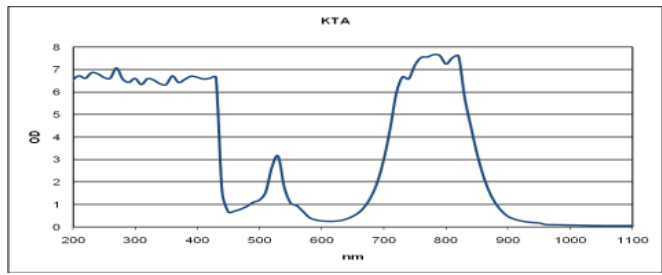

EN207	Wavelength	OD	%VLT	Wavelength	Mode	Rating	Per Pair
KTA			190-400 nm	5+	32%				$235
			525-532 nm	3+	Amber				
			750-820 nm	7+