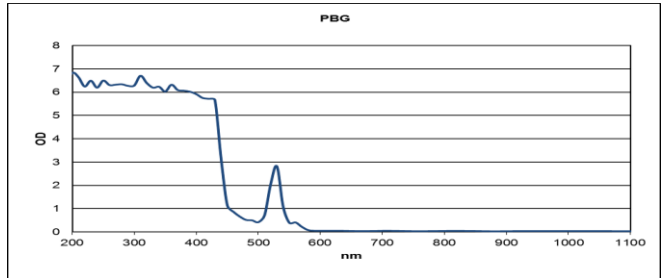

EN208	EN207	Wavelength	OD	%VLT	Wavelength	Mode	Rating	Per Pair
PBG				180-400 nm	5+	49%	445-450		RB1	$155
	yes			445-450	1.5+	Orange	532		RB2	
				532nm	2.5+