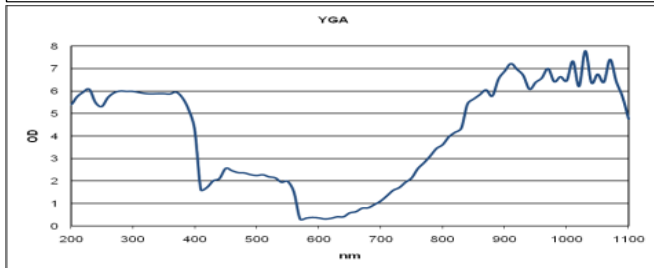

EN207	Wavelength	OD	%VLT	Wavelength	Mode	Rating	Per Pair
YGA		190-400 nm	5+	12%				$180
		480-532nm	2+	Red/				
		910-1070 nm	6+	Orange