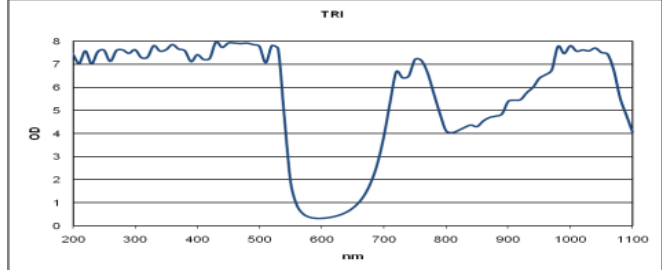

EN207	Wavelength	OD	%VLT	Wavelength	Mode	Rating	Per Pair
TRI			180-534 nm	7+	26%	>400-534	IRM	LB6	$225
	yes		770-850nm	4+	Amber	750-760	D	LB5	
			720-770 nm	5+		750-760	IR	LB7	
			850-1080nm	5+		980-1064	D	LB5	
			750-760 nm	7+		980-1064	IR	LB7