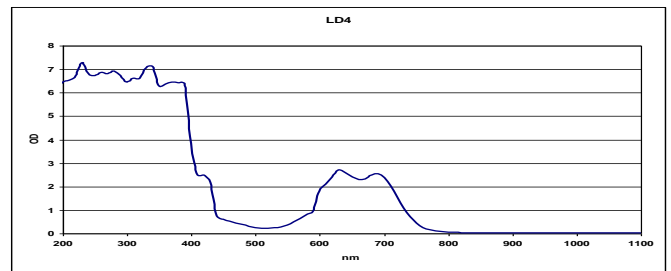

EN207	Wavelength	OD	%VLT	Wavelength	Mode	Rating	Per Pair
LD4		190-390 nm	5+	8%				$90
		400-420 nm	2+	Green				
		620-700 nm	2+					

Broadband IPL combinations

	EN207	Wavelength	OD	%VLT	Wavelength	Mode	Rating	Per Pair
FL32	na	190-400 nm	5+	13%				$120
		590-730 nm	2+	Green				
		600-700 nm	3+					

	EN207	Wavelength	OD	%VLT	Wavelength	Mode	Rating	Per Pair
FL34	na	190-400 nm	5+	11%				$120
		537-720nm	1.5+	Blue				

	EN207	Wavelength	OD	%VLT	Wavelength	Mode	Rating	Per Pair
FL37	na	550-1100 nm	1.5+	4%				$120
		620-1050nm	3+	Green				

	EN207	Wavelength	%VLT	CE-Rating	Per Pair
2PL	yes	190-1200 nm	15%	2 NOIR 1 F CE	$60
			Green		

	EN207	Wavelength	%VLT	CE-Rating	Per Pair
3PL	yes	190-1200 nm	7%	3 NOIR 1 F CE	$60
			Green		

	EN207	Wavelength	OD	%VLT	CE-Rating	Per Pair
5PL	yes	190-1200 nm	2%	6 NOIR 1 F CE	$60	
			Green