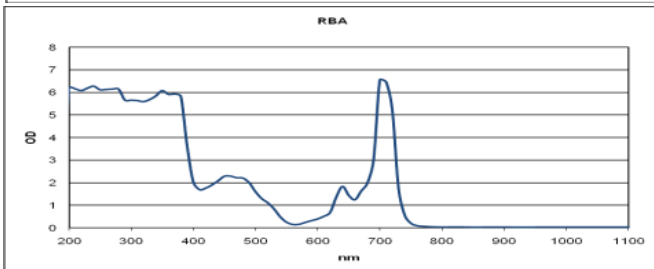

EN207	Wavelength	OD	%VLT	Wavelength	Mode	Rating	Per Pair
RBA	yes	190-400 nm	5+	38%	400-488		RB1	$135
		405-488 nm	1.5+	Green	633-635		RB1	
		633-635 nm	1.8+		647		RB1	
		647 nm	1.3+