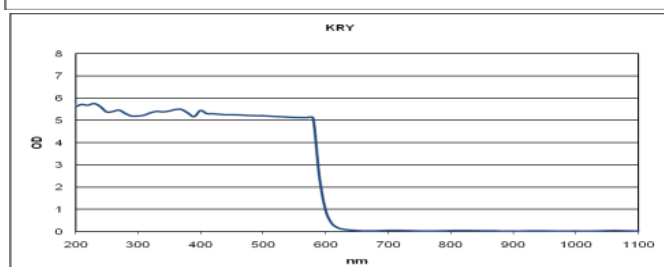

EN207	Wavelength	OD	%VLT	Wavelength	Mode	Rating	Per Pair
KRY		190-579 nm	5+	10%				$130
				Red